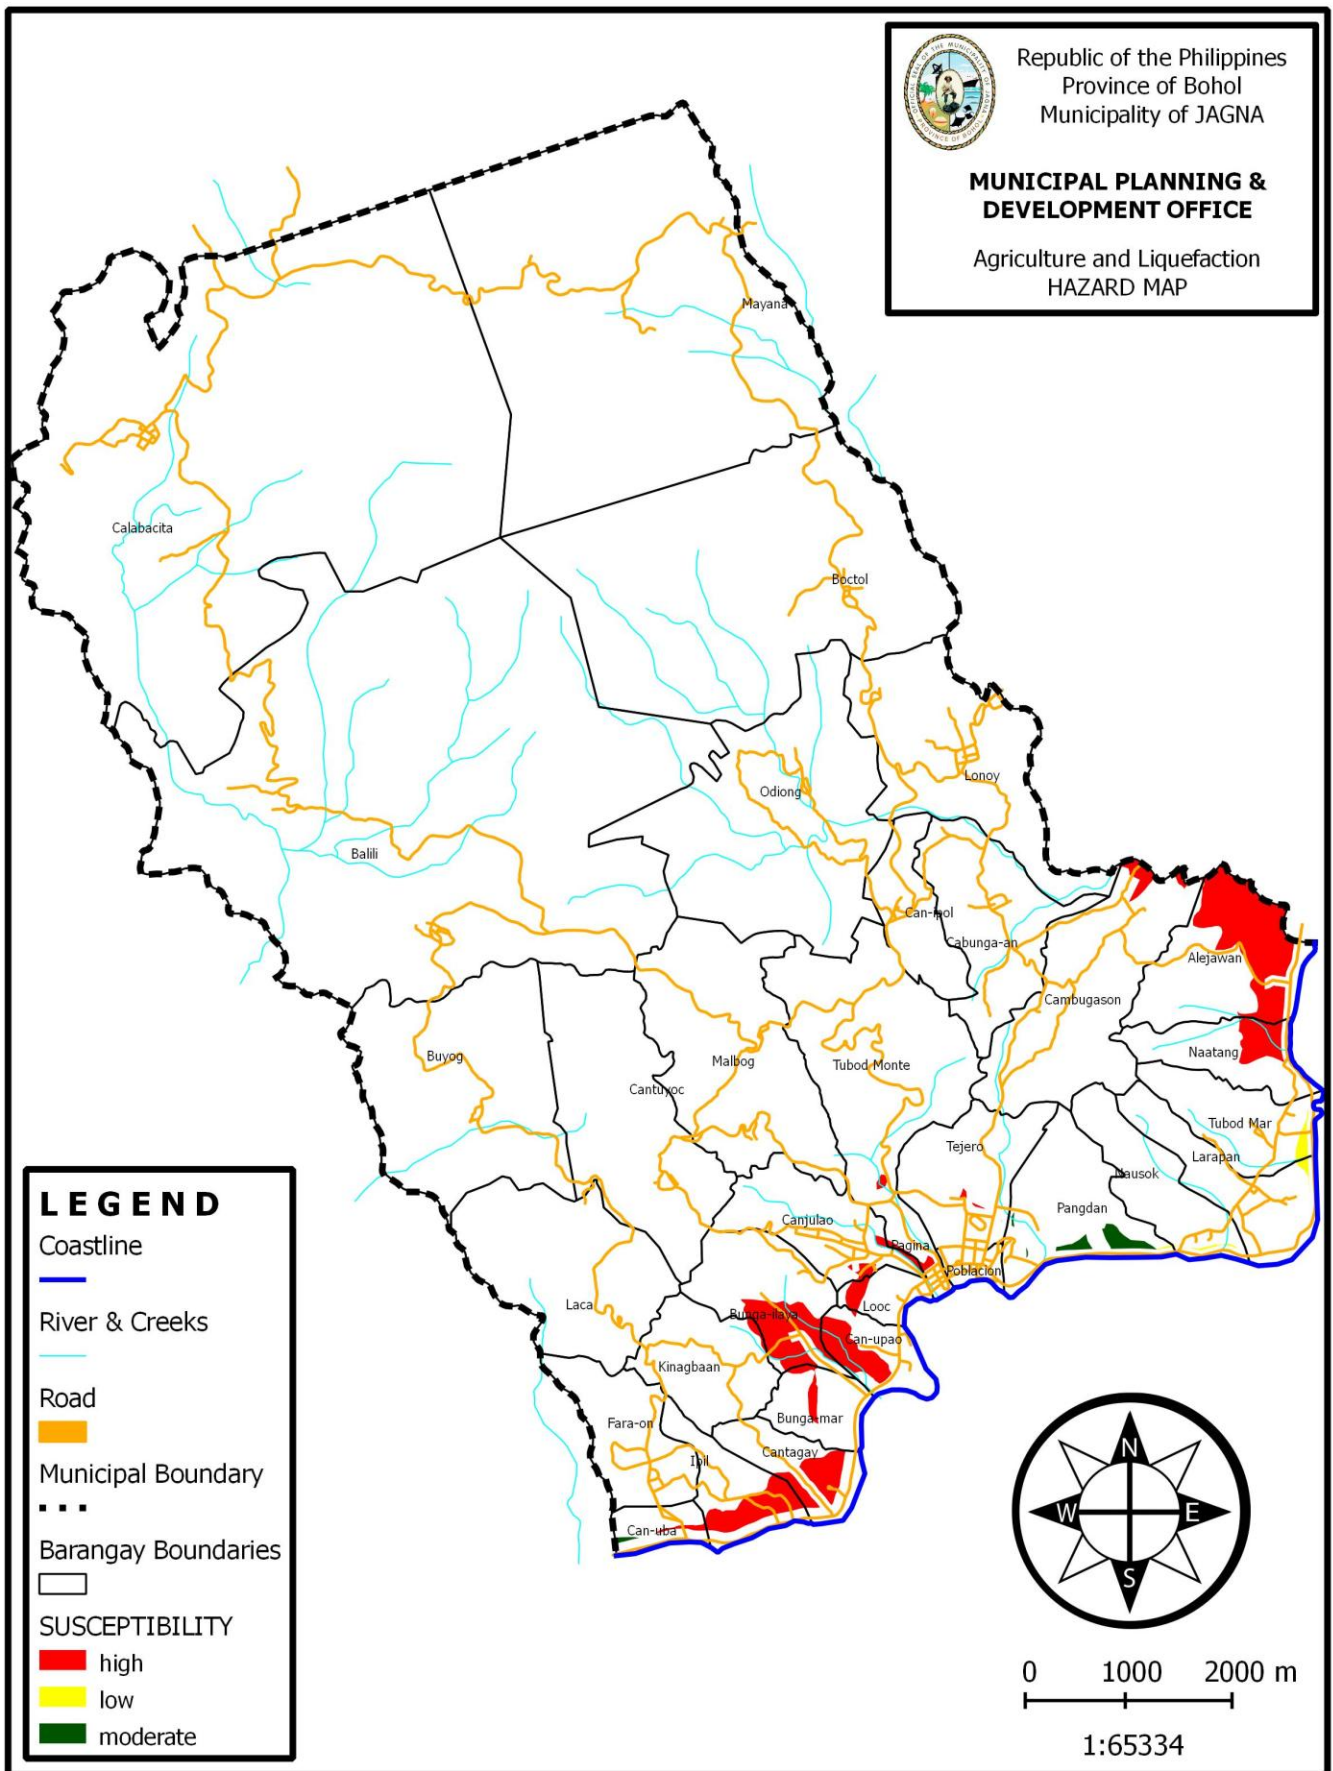

Republic of the Philippines
Province of Bohol
Municipality of JAGNA

**MUNICIPAL PLANNING &
DEVELOPMENT OFFICE**

Agriculture and Liquefaction
HAZARD MAP

LEGEND

- Coastline
- River & Creeks
- Road
- Municipal Boundary
- Barangay Boundaries
- SUSCEPTIBILITY
 - high
 - low
 - moderate

0 1000 2000 m

1:65334