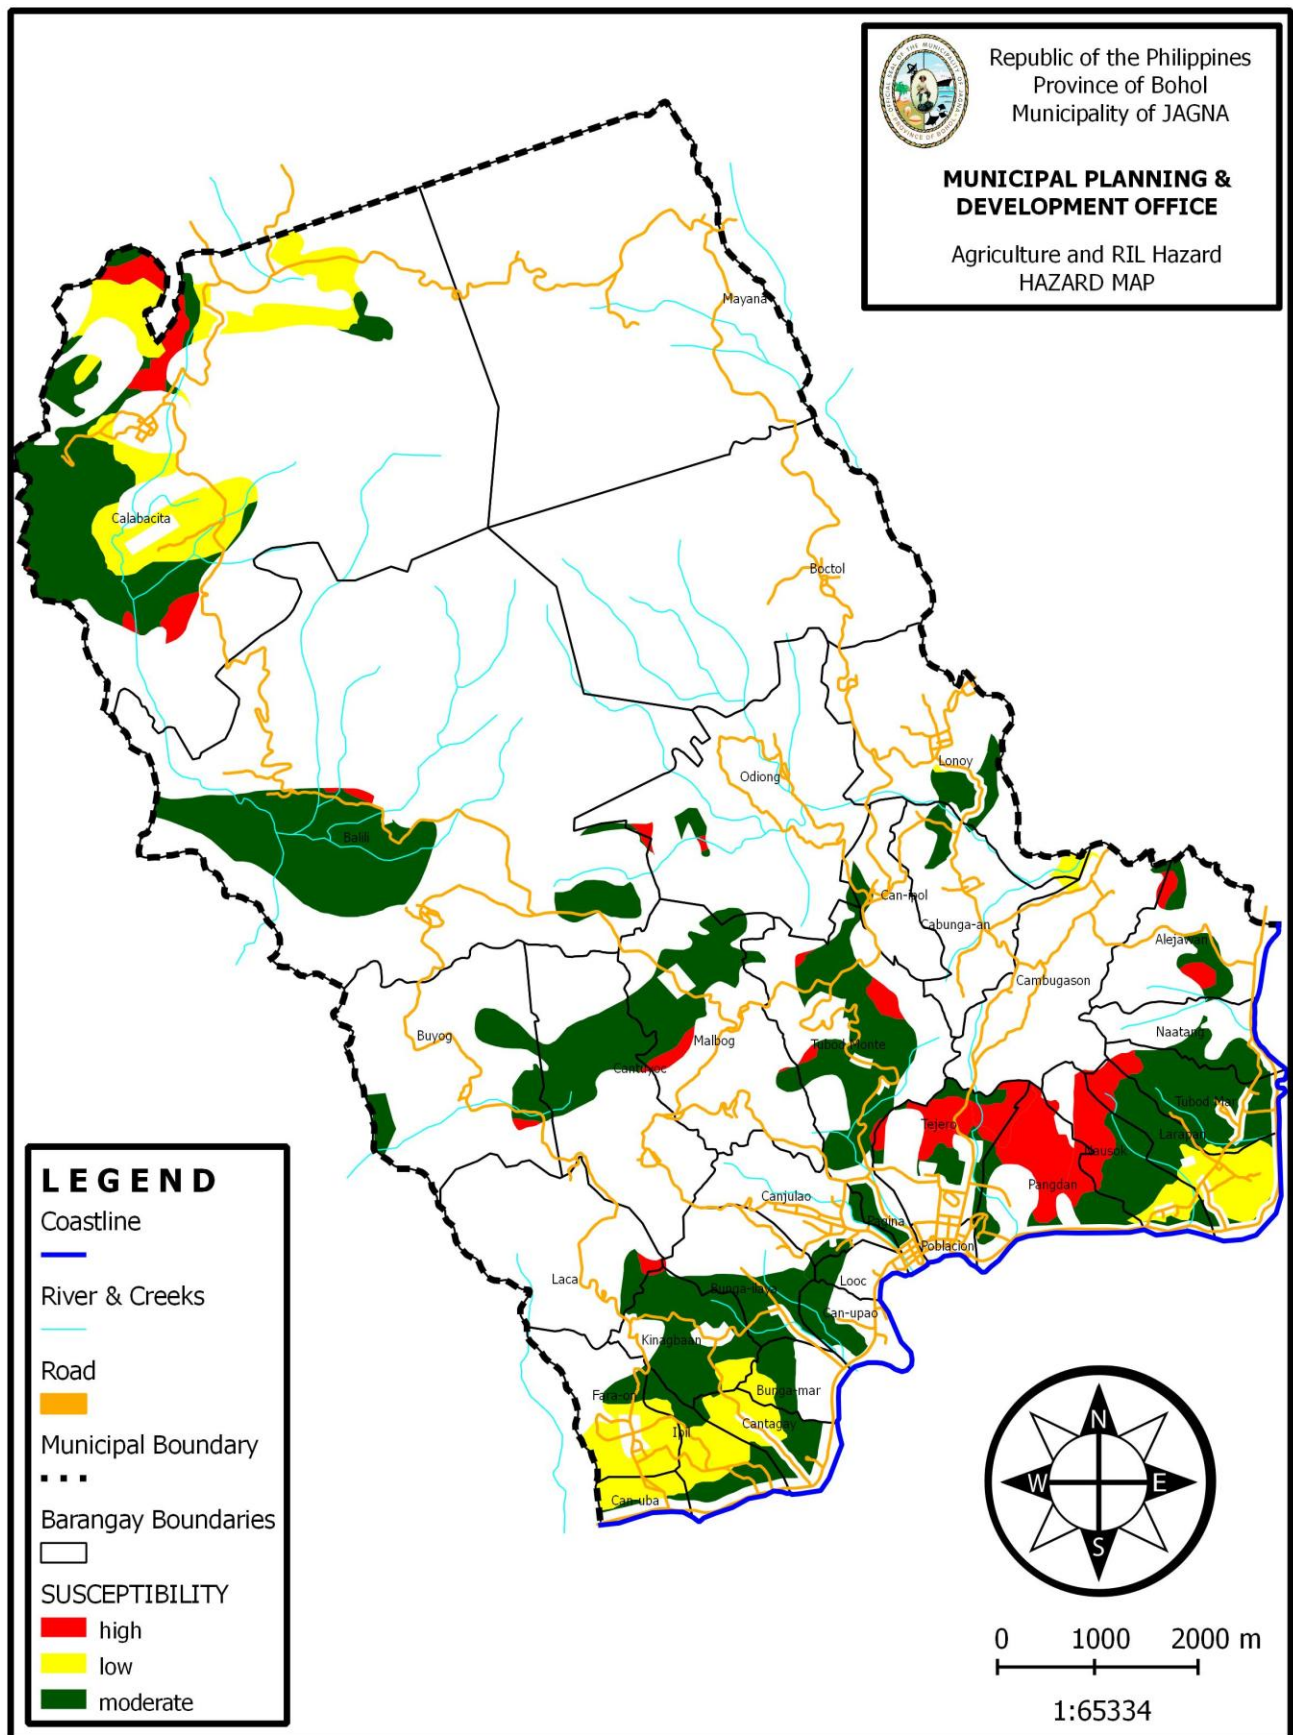

Republic of the Philippines
Province of Bohol
Municipality of JAGÑA

**MUNICIPAL PLANNING &
DEVELOPMENT OFFICE**

Agriculture and RIL Hazard
HAZARD MAP

LEGEND

- Coastline
- River & Creeks
- Road
- Municipal Boundary
- Barangay Boundaries
- SUSCEPTIBILITY**
 - high
 - low
 - moderate

0 1000 2000 m

1:65334