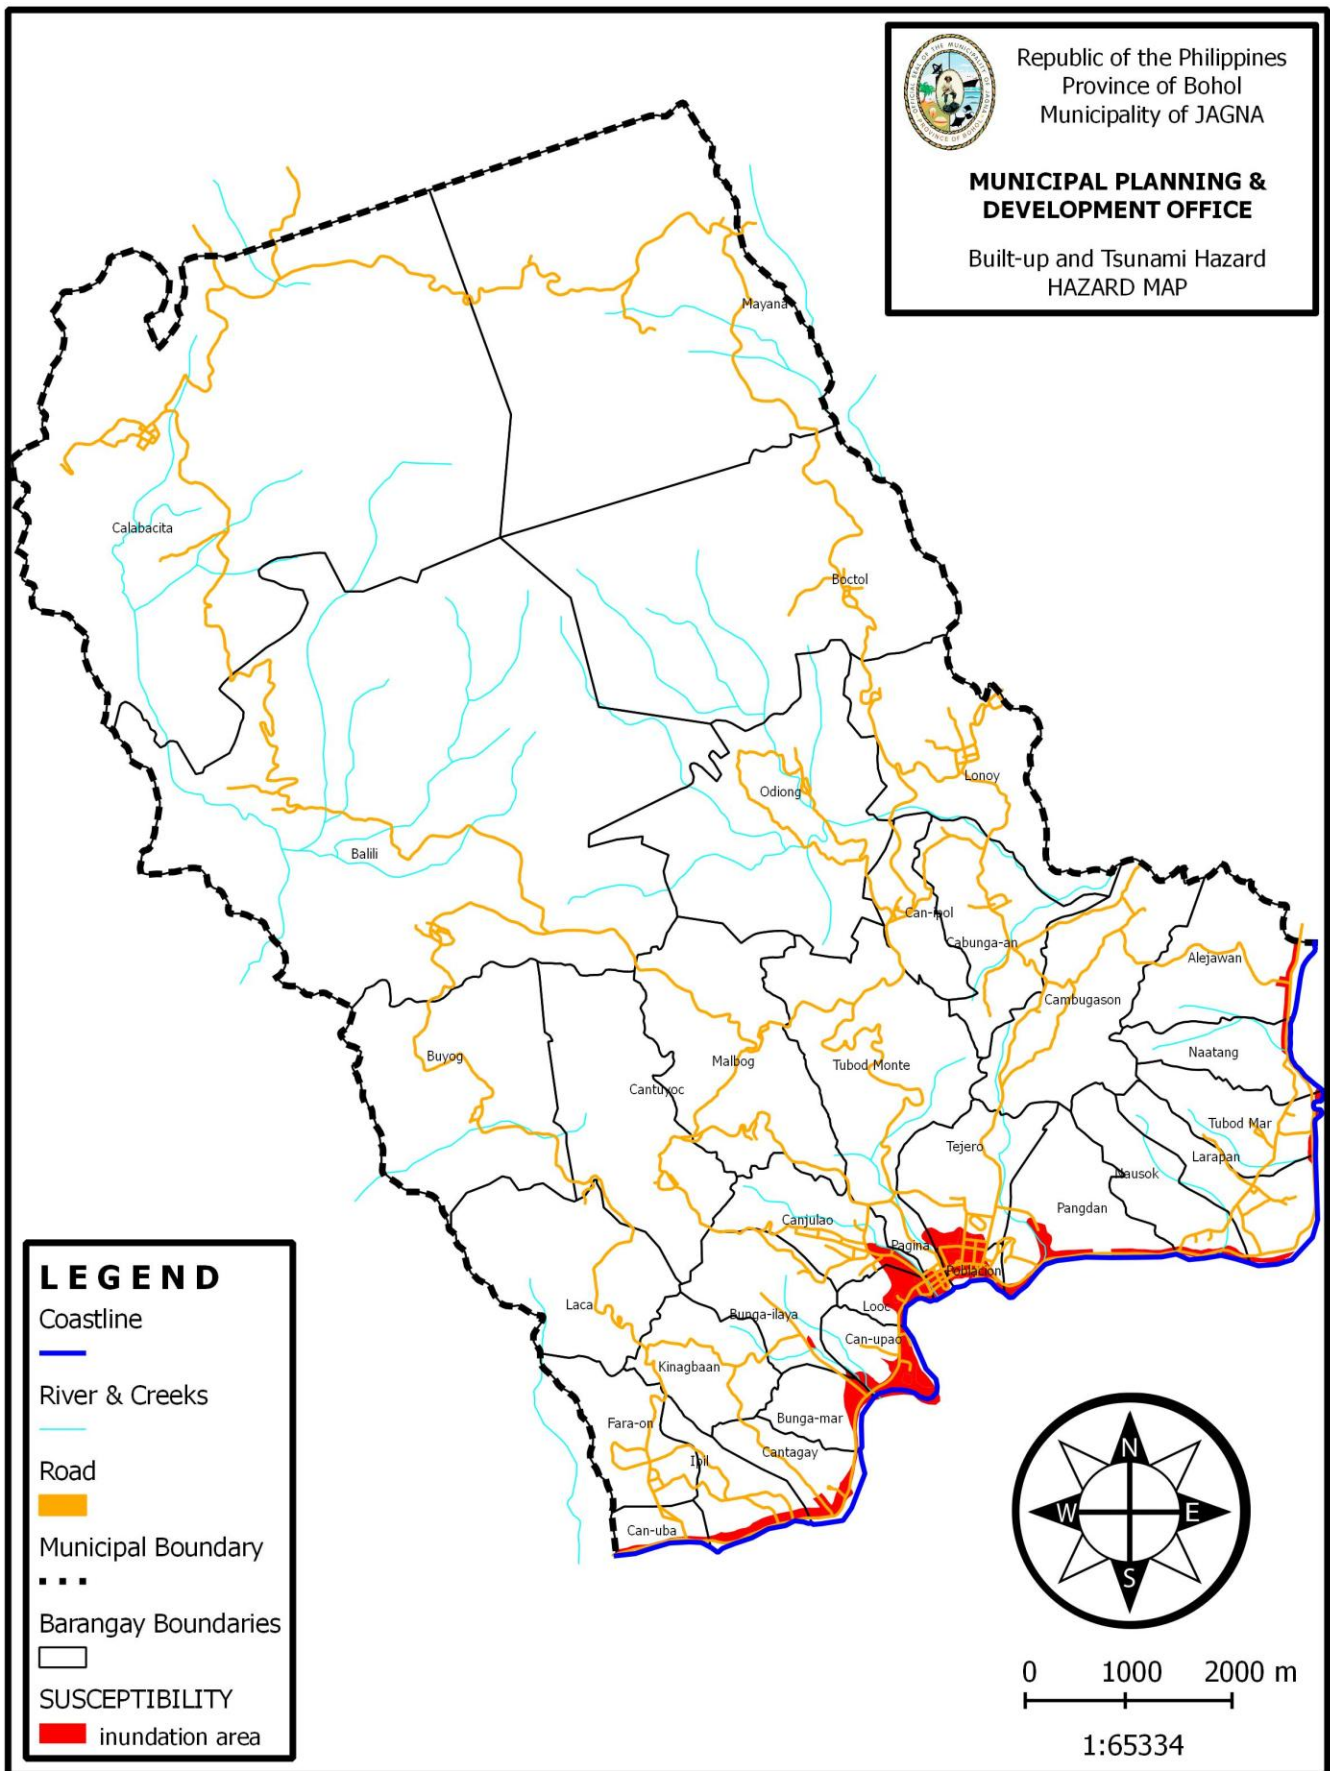

Republic of the Philippines
Province of Bohol
Municipality of JAGNA

**MUNICIPAL PLANNING &
DEVELOPMENT OFFICE**

Built-up and Tsunami Hazard
HAZARD MAP

LEGEND

Coastline

River & Creeks

Road

Municipal Boundary

Barangay Boundaries

SUSCEPTIBILITY

inundation area

0 1000 2000 m

1:65334