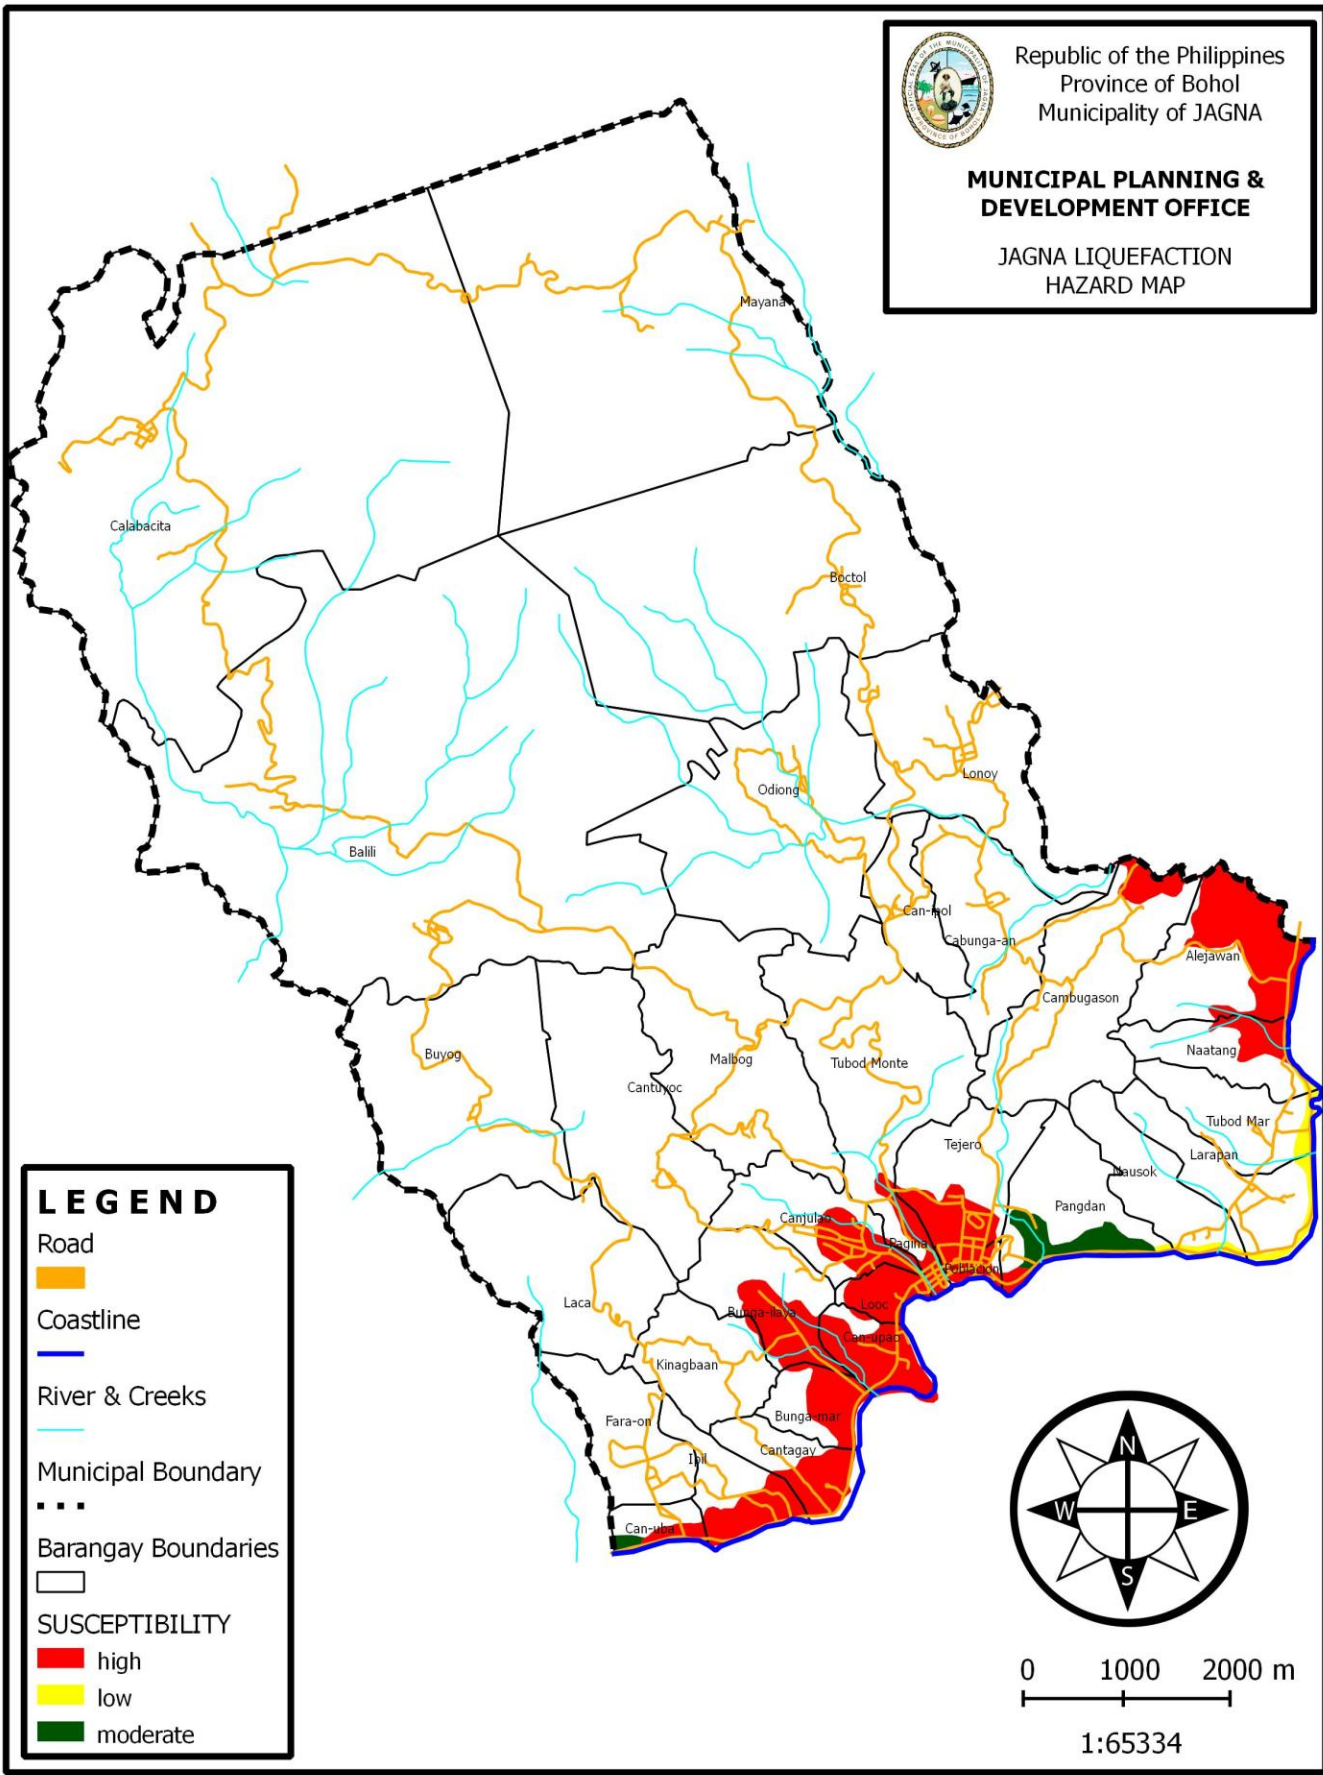

Republic of the Philippines
 Province of Bohol
 Municipality of JAGÑA

**MUNICIPAL PLANNING &
 DEVELOPMENT OFFICE**

**JAGÑA LIQUEFACTION
 HAZARD MAP**

LEGEND

Road

Coastline

River & Creeks

Municipal Boundary

Barangay Boundaries

SUSCEPTIBILITY

high

low

moderate

1:65334