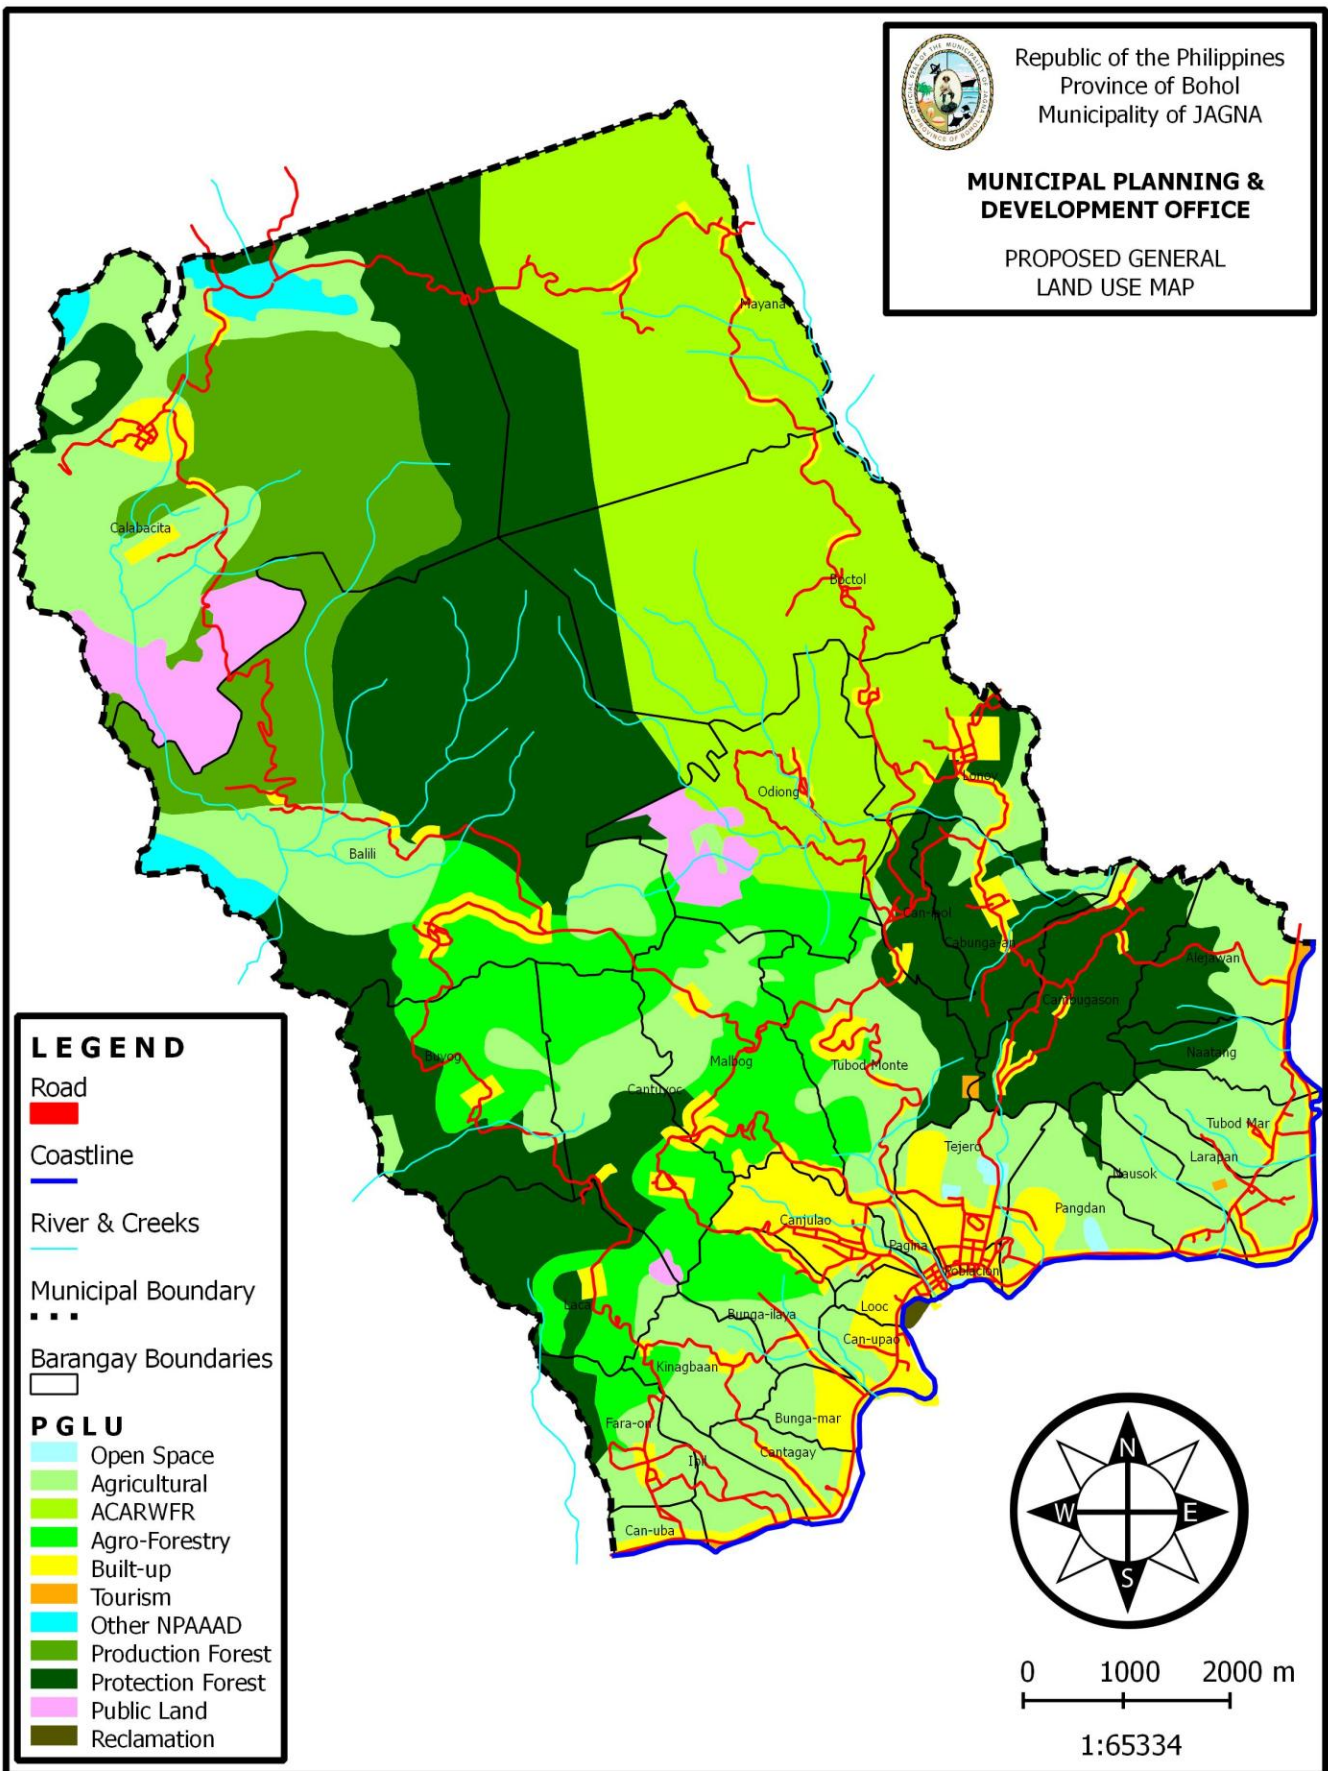

Republic of the Philippines
 Province of Bohol
 Municipality of JAGÑA

**MUNICIPAL PLANNING &
 DEVELOPMENT OFFICE**

PROPOSED GENERAL
 LAND USE MAP

LEGEND

Road

Coastline

River & Creeks

Municipal Boundary

Barangay Boundaries

PGLU

Open Space

Agricultural

ACARWFR

Agro-Forestry

Built-up

Tourism