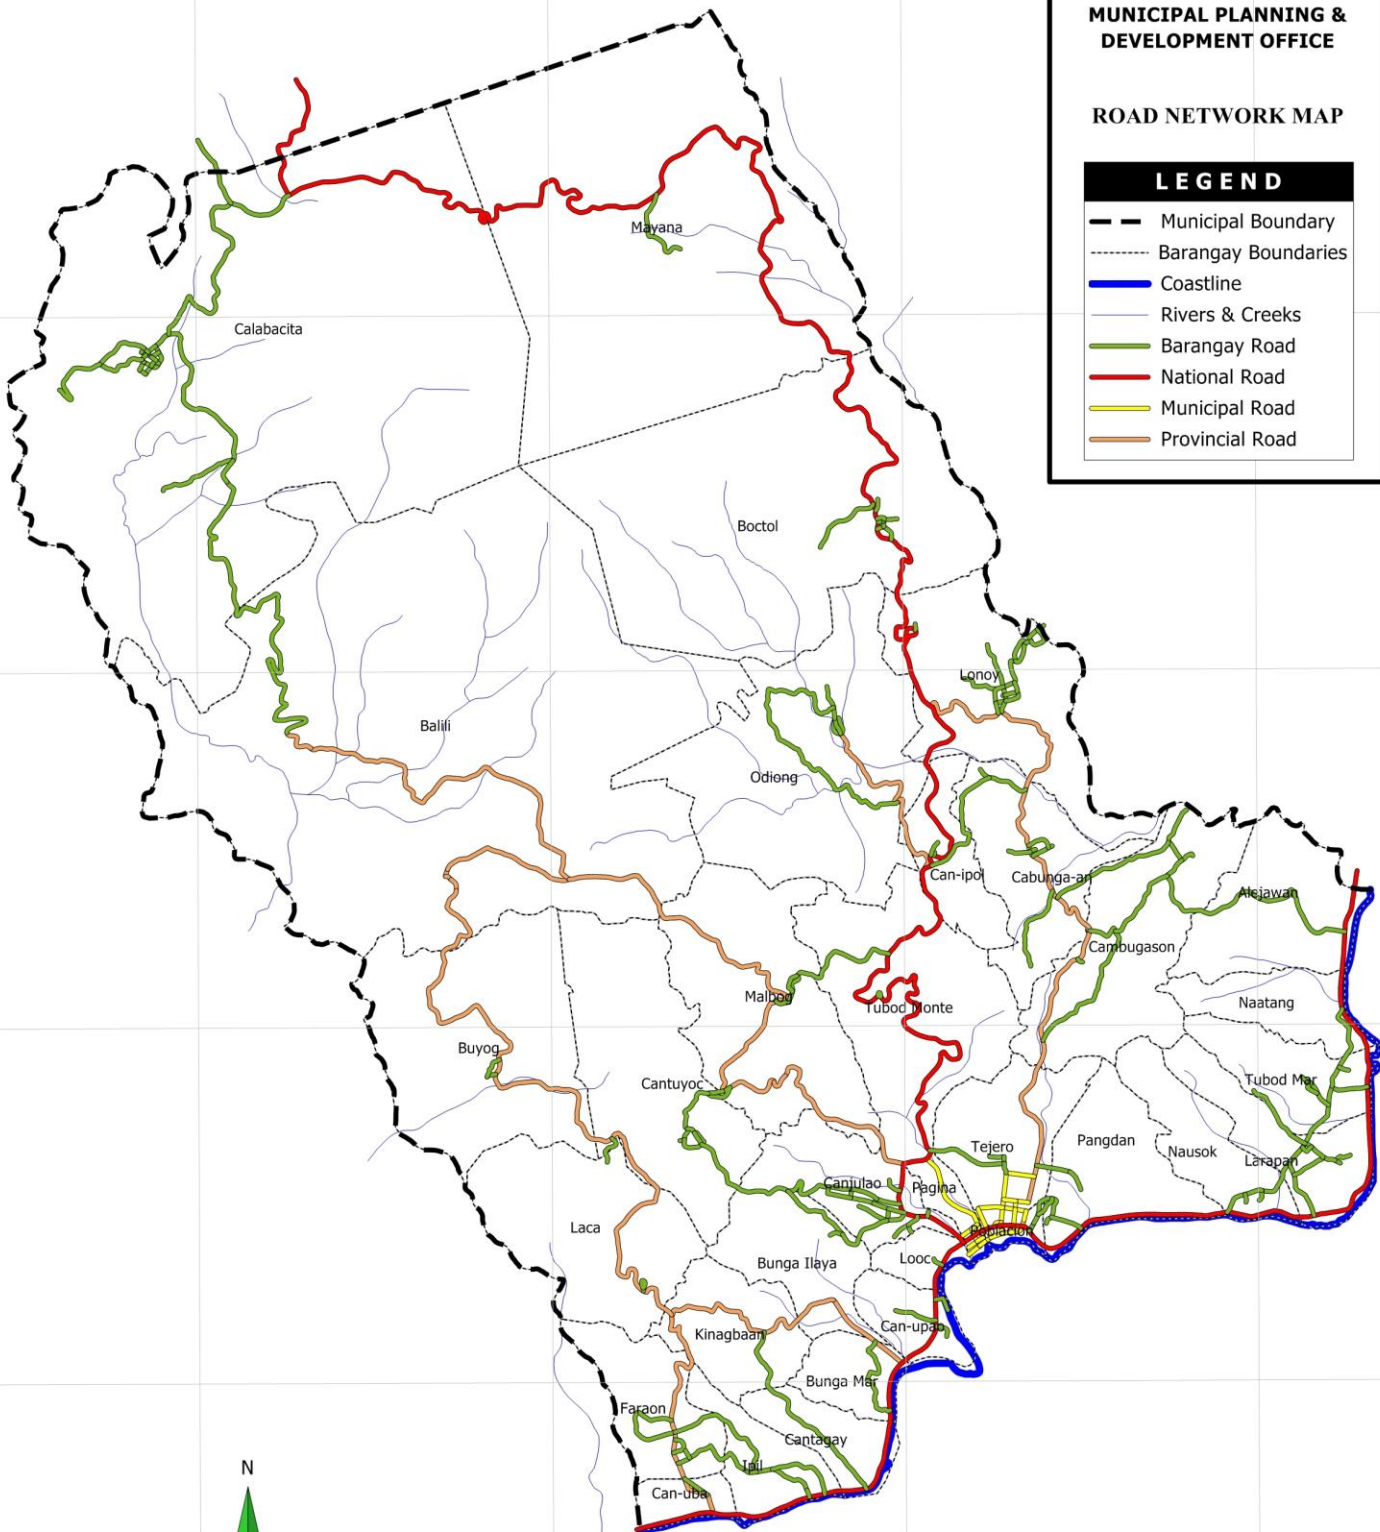

124°18' E 124°20' E 124°22' E 124°23' E

9°46' N
9°44' N
9°42' N
9°40' N
9°38' N

9°46' N
9°44' N
9°42' N
9°40' N
9°38' N

 Republic of the Philippines
 PROVINCE OF BOHOL
 Municipality of JAGNA

MUNICIPAL PLANNING & DEVELOPMENT OFFICE

ROAD NETWORK MAP

LEGEND

-  Municipal Boundary
-  Barangay Boundaries
-  Coastline
-  Rivers & Creeks
-  Barangay Road
-  National Road
-  Municipal Road
-  Provincial Road

 0 2 km
 SCALE 1:65000
 Philippines Zone IV
 Luzon (Philippines excluding Mindanao)

124°18' E 124°20' E 124°22' E 124°23' E