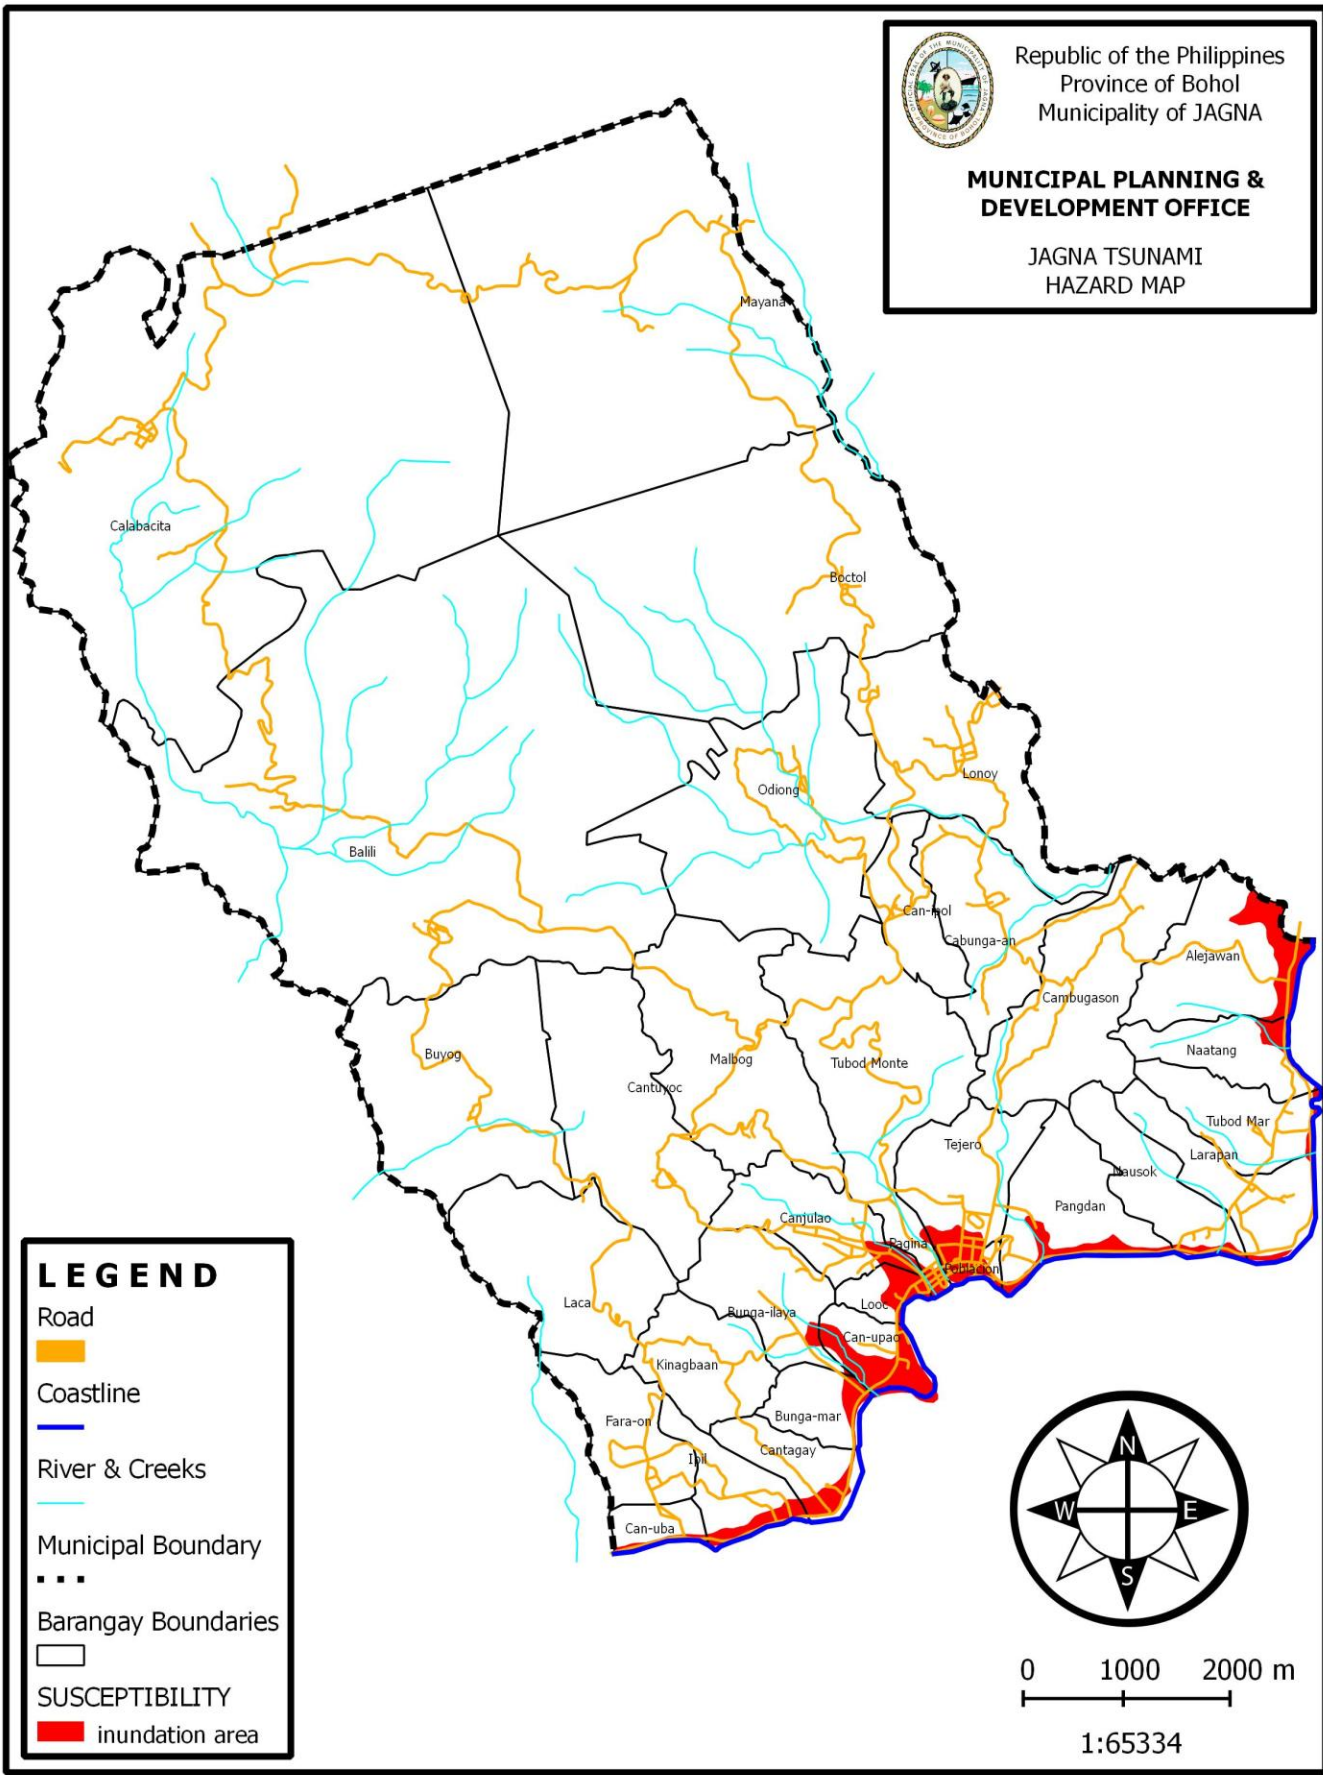

Republic of the Philippines
Province of Bohol
Municipality of JAGÑA

**MUNICIPAL PLANNING &
DEVELOPMENT OFFICE**

JAGÑA TSUNAMI
HAZARD MAP

LEGEND

- Road

- Coastline

- River & Creeks

- Municipal Boundary

- Barangay Boundaries

- SUSCEPTIBILITY
inundation area

0 1000 2000 m

1:65334