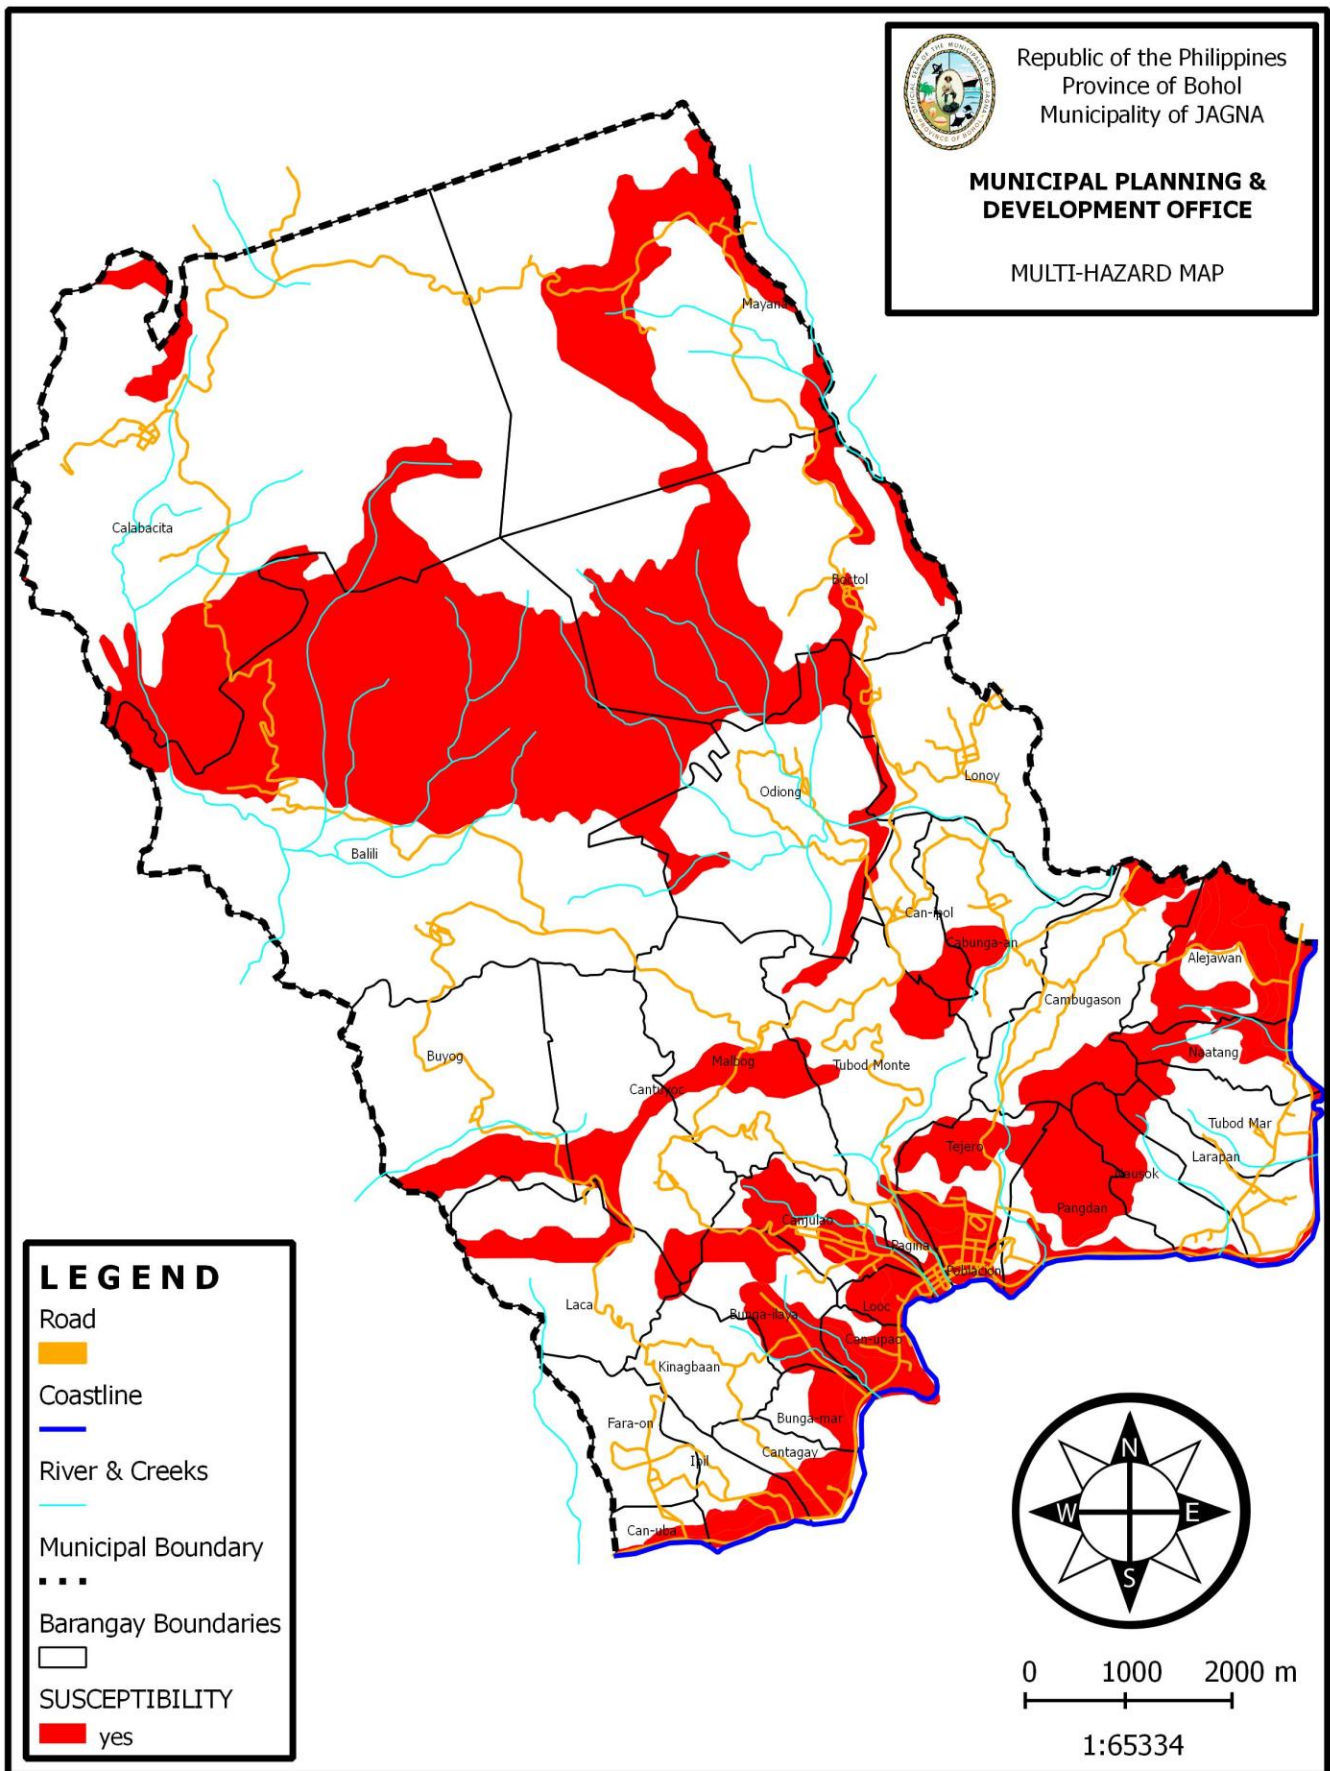

Republic of the Philippines
 Province of Bohol
 Municipality of JAGÑA

**MUNICIPAL PLANNING &
 DEVELOPMENT OFFICE**

MULTI-HAZARD MAP

LEGEND

- Road
- Coastline
- River & Creeks
- Municipal Boundary
- Barangay Boundaries
- SUSCEPTIBILITY
- yes

0 1000 2000 m

1:65334